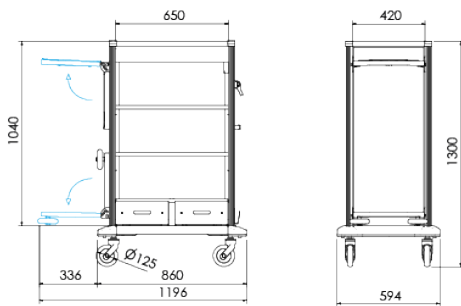

Housekeeping / Room attendant trolleys

Tauro 650/1 - room attendant trolley

Essential efficiency

Standard equipment

- 1 compartment for amenities including stationery
- 4 swiveling wheels Ø125 mm with grey thermoplastic tyres
- 2 drawers 400 x 300 x 120 mm
- 1 reclining waste bag holder with lid & 1 raising base with integrated corner pads
- 1 mop holder and 1 ceiling mop holder
- 1 horizontal handle

TAURO 650/1 - ROOM ATTENDANT TROLLEY

Finishes

Compact finishes

Wenge oak look

Ref xx = 11

Dimensions

TAURO 650/1

Overall dimensions

Width	Depth	Height	Wheels Ø
860 mm	594 mm	1300 mm	125 mm

Inside dimensions

Width	Depth
650 mm	420 mm